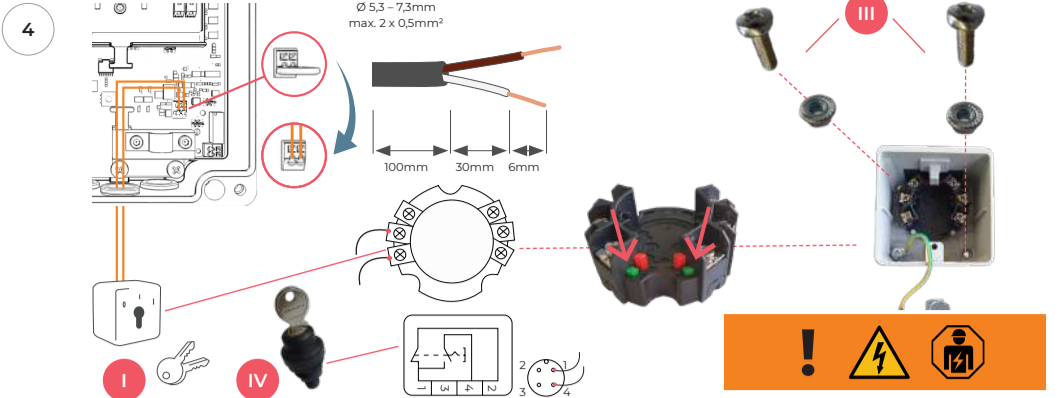

Variant: A

1x Key Switch 3x Keys (I)	1x Holder (II)	2x Hex Nut M4 2x Screw M4x12 (III)

Variant: B

1x Key Switch 2x Keys (IV)	1x Holder (II)	1x Connector M12 (V)

3a Energy Control

3b Home Eco

6a

6b