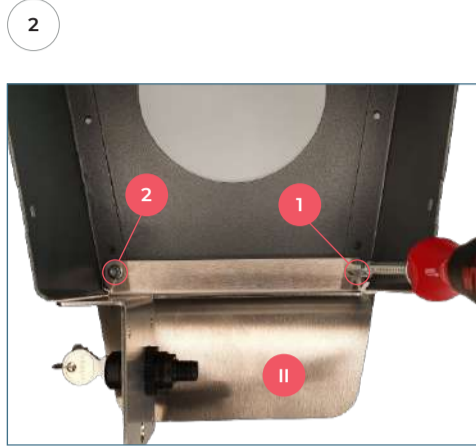

Variant: A

1x Key Switch 3x Keys (I)	1x Holder (II)	2x Hex Nut M4 2x Screw M4x12 (III)

Variant: B

1x Key Switch 2x Keys (IV)	1x Holder (II)	1x Connector M12 (V)

3a Energy Control

3b Home Eco

6a

6b