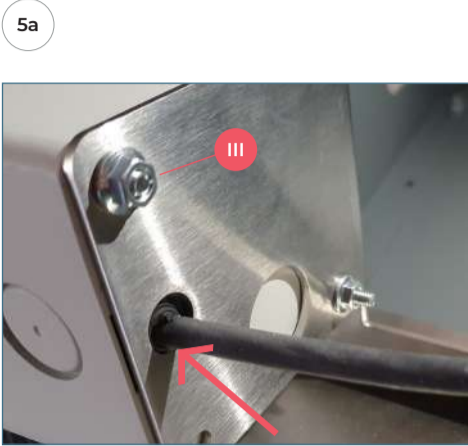

Variant: A

1x Key Switch 3x Keys (I)	1x Holder (II)	2x Hex Nut M4 2x Screw M4x12 (III)

Variant: B

1x Key Switch 2x Keys (IV)	1x Holder (II)	1x Connector M12 (V)

3a Energy Control

3b Home Eco

6a

6b