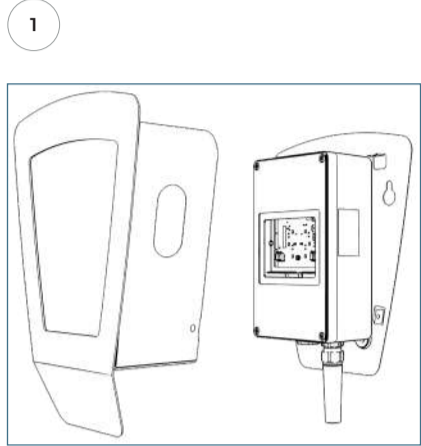

Variant: A

1x Key Switch 3x Keys (I)	1x Holder (II)	2x Hex Nut M4 2x Screw M4x12 (III)

Variant: B

1x Key Switch 2x Keys (IV)	1x Holder (II)	1x Connector M12 (V)

3a Energy Control

3b Home Eco

6a

6b