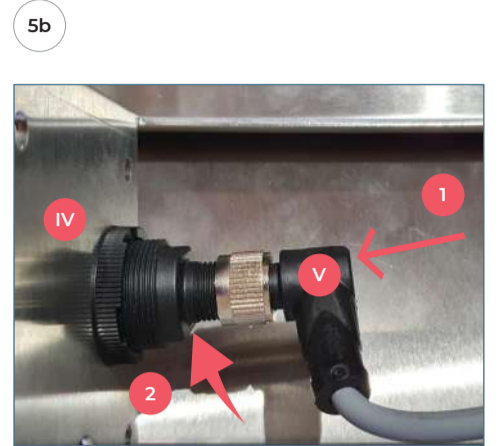

Variant: A

1x Key Switch 3x Keys (I)	1x Holder (II)	2x Hex Nut M4 2x Screw M4x12 (III)

Variant: B

1x Key Switch 2x Keys (IV)	1x Holder (II)	1x Connector M12 (V)

3a Energy Control

3b Home Eco

6a

6b